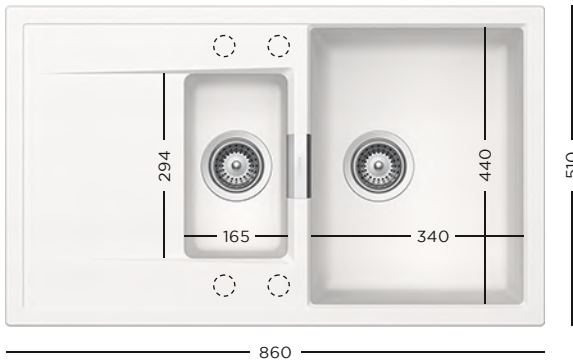

CRISTADUR®
MONO D-150

PURO 400070PUR	WHITE GOLD 400070WGO	INOX 400070EDM
PURO MOND150PURO	STONE MOND150STON	SILVERSTONE MOND150SILV
MAGMA MOND150MAGM	BRONZE MOND150BRON	POLARIS MOND150POLA

- **629145** Bambusz vágódeszka
- **629733** Perforált műanyag saroktál, fekete
- **629739** Perforált műanyag állítható tálca, fekete

- **629725S** Edénycsepegtető, inox fekete
- **629725EDM** Edénycsepegtető, inox

134 990 Ft